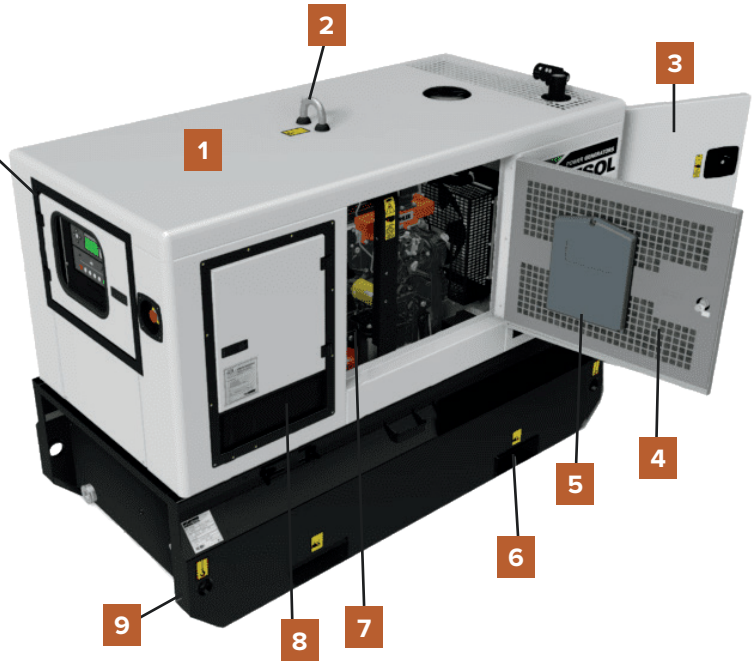

TIMBERWOLF POWER SYSTEMS INC. POWER GENERATORS

100 kVA
PRP

RR RENTAL
RANGE

T4f TIER 4 FINAL
COMPLIANT

IDRF-100 GENERATOR

The Inmesol Rental Range generators are designed and manufactured to supply constant heavy-duty power under extreme conditions, while meeting and exceeding all Tier IV environmental regulations. With a service range of 35 kVA – 2,500kVA, our line up will cover the needs of your project, all while setting the standard in diesel consumption, low service requirements, and in industry leading noise reduction.

Need portable power? Join our Pack.

FEATURES

- Tier IV final Deutz diesel engines in all systems
- Whisper quiet with sound ranges from 65-75 dBA
- Cold weather kits installed in all systems
- Additional sizes available upon request
- Heavy duty skid with built in fuel tank
- Optional GSM/GPS tracking devices available

TIMBERWOLF
POWER SYSTEMS INC

100 kVA
PRP

RR RENTAL
RANGE

T4f TIER 4 FINAL
COMPLIANT

Weather protected control panel

Technical Key

1. Sound-proof canopy & UV-resistant paint
2. Certified lifting hook
3. Extra wide access doors
4. Sound-proof doors
5. Weather proof document pouch
6. Large forklift pockets
7. Easy-access voltage selector
8. Easy-access connection plugs
9. Heavy-duty skid base

SPECIFICATIONS

Model	IDRF-100	After Treatment	DOC+SCR
PRP (kVA) @ 480V	95	Controller	DSE7310MKII
Engine Brand	Deutz	Length	3.0m / 9'10"
Model	TCD3.6L4	Width	1.2m / 4'
No. cylinders	4	Height	2.2m / 7'3"
Displacement	3.6L / 219.7 in ³	Weight	2300kg / 5071lb
Aspiration	Turbo Intercooler	Fuel Tank Capacity	450L / .59 yd ³
Speed governor	Electronic	DEF Tank Capacity	20L